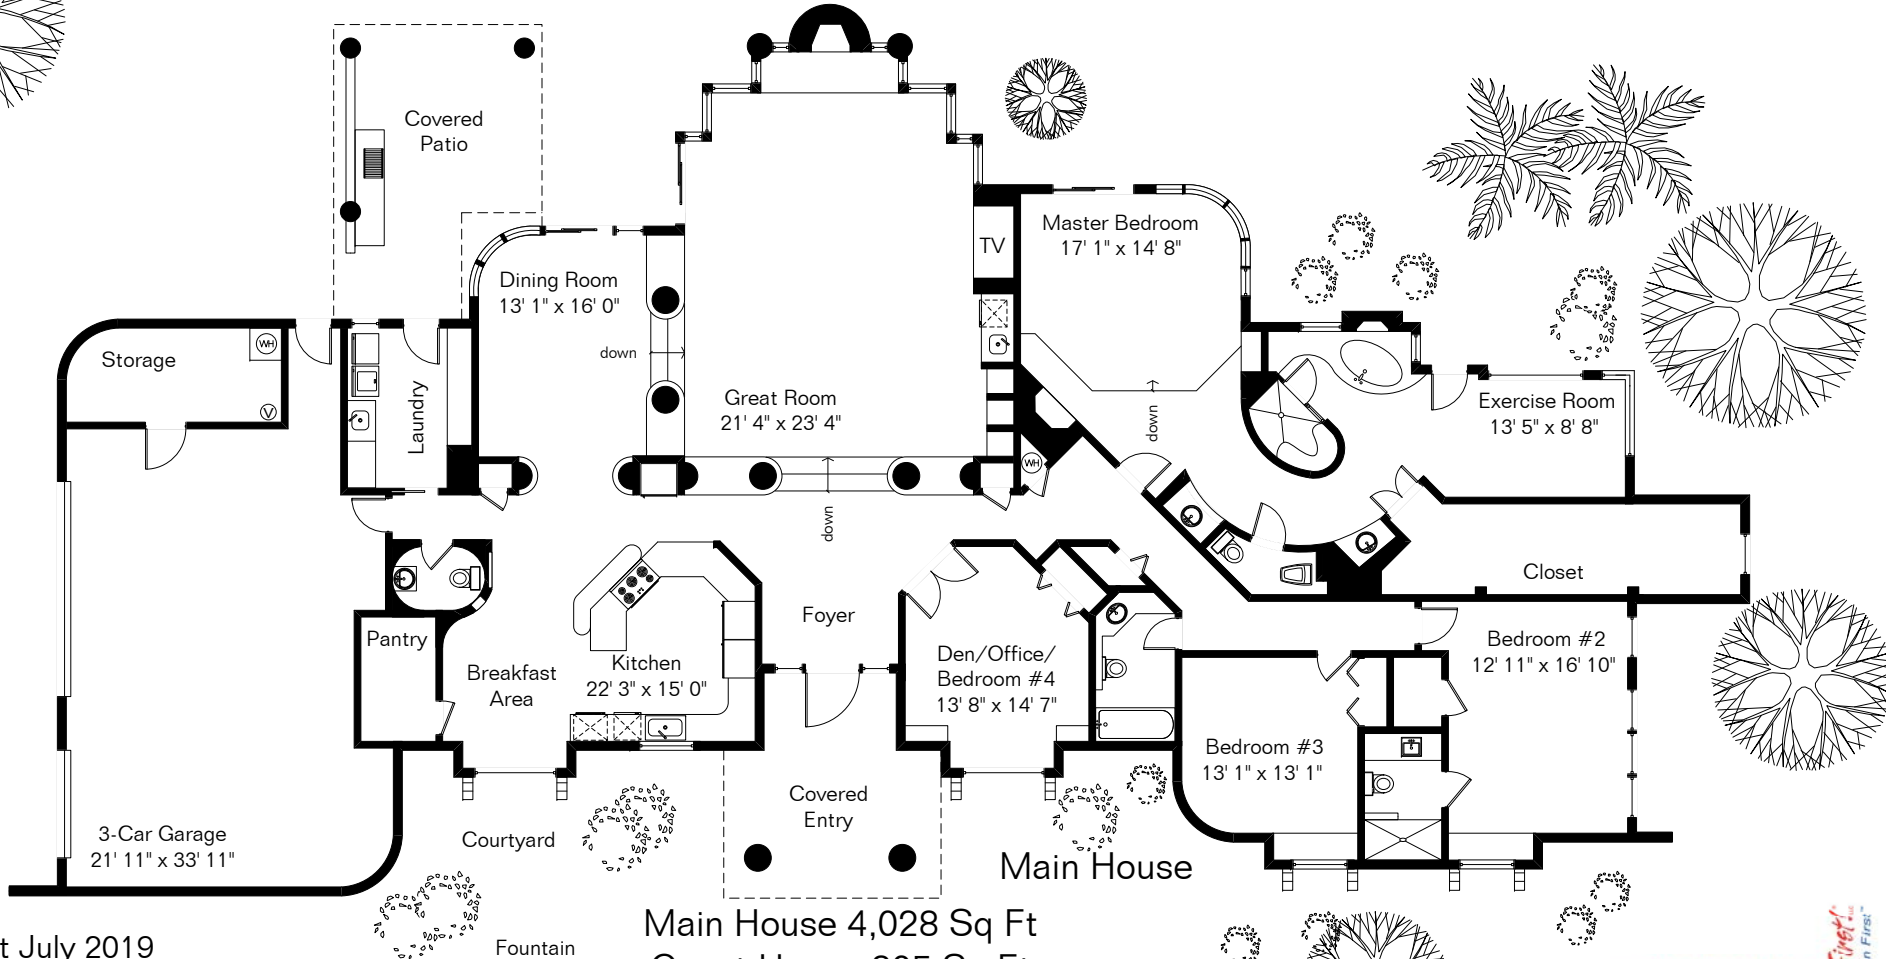

13305 E Saddlerock Rd

The square footages and room size information are deemed to be reliable but are not guaranteed and should be independently verified.

Guest House
Guest House is farther from house than shown

Pool & Spa Area

Site Visit July 2019

0 ft. 6 ft. 10 ft. 20 ft.

Copyright 2019 Floor Plans First! LLC
All Rights Reserved.

Main House 4,028 Sq Ft
Guest House 805 Sq Ft
Total Living Area 4,833 Sq Ft
Garage 985 Sq Ft

www.FloorPlansFirst.com

Toll Free (877) 887-1500
Voice (520) 881-1500

Floor Plans First!
See the Floor Plan First!