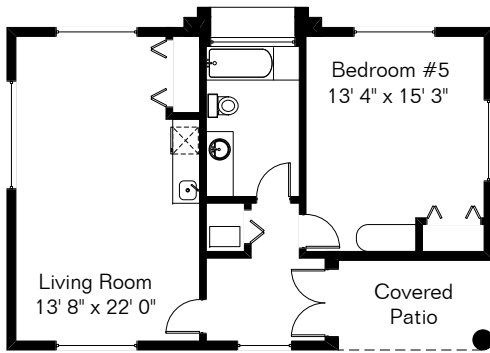

13305 E Saddlerock Rd

The square footages and room size information are deemed to be reliable but are not guaranteed and should be independently verified.

Guest House
Guest House is farther from house than shown

Pool & Spa Area

Site Visit July 2019

0 ft. 6 ft. 10 ft. 20 ft.

Copyright 2019 Floor Plans First! LLC
All Rights Reserved.

Main House 4,028 Sq Ft
Guest House 805 Sq Ft
Total Living Area 4,833 Sq Ft
Garage 985 Sq Ft